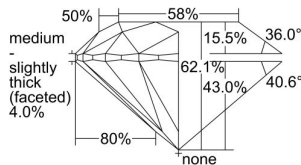

GIA®

FACSIMILE

GIA REPORT 2497251564

Verify this report at GIA.edu

GIA NATURAL DIAMOND DOSSIER®

May 03, 2024
GIA Report Number 2497251564
Shape and Cutting Style ..... Round Brilliant
Measurements ..... 5.24 - 5.27 x 3.27 mm

GRADING RESULTS

Carat Weight ..... 0.56 carat
Color Grade ..... H
Clarity Grade VVS2
Cut Grade ..... Excellent

ADDITIONAL GRADING INFORMATION

Polish ..... Excellent
Symmetry ..... Excellent
Fluorescence ..... None
Clarity Characteristics ..... Pinpoint, Cloud
Inscription(s): GIA 2497251564

PROPORTIONS

Profile to actual proportions

GRADING SCALES

GIA COLOR SCALE	GIA CLARITY SCALE	GIA CUT SCALE	
D	FLAWLESS	EXCELLENT	
E	INTERNALLY FLAWLESS		
F		VVS₁	VERY GOOD
G	VVS₂		
H	VS₁	GOOD	
I	VS₂		
J	SI₁	FAIR	
K	SI₂		
L	I₁	POOR	
M			
N			
O	I₂		
P			
Q			
R	I₃		
S			
T			
U			
V			
W			
X			
Y			
Z