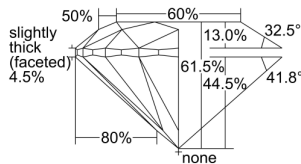

GIA®

FACSIMILE

GIA REPORT 2497251743

Verify this report at GIA.edu

GIA NATURAL DIAMOND DOSSIER®

May 01, 2024
GIA Report Number 2497251743
Shape and Cutting Style ..... Round Brilliant
Measurements ..... 4.57 - 4.59 x 2.82 mm

GRADING RESULTS

Carat Weight ..... 0.36 carat
Color Grade ..... H
Clarity Grade S11
Cut Grade ..... Excellent

ADDITIONAL GRADING INFORMATION

Polish ..... Excellent
Symmetry ..... Excellent
Fluorescence ..... None
Clarity Characteristics ..... Crystal
Inscription(s): GIA 2497251743

PROPORTIONS

Profile to actual proportions