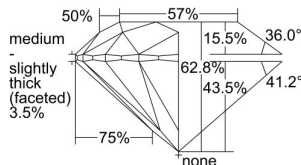

GIA®

FACSIMILE

GIA REPORT 2497253044

Verify this report at GIA.edu

GIA NATURAL DIAMOND DOSSIER®

May 09, 2024
GIA Report Number 2497253044
Shape and Cutting Style ..... Round Brilliant
Measurements ..... 4.12 - 4.15 x 2.60 mm

GRADING RESULTS

Carat Weight ..... 0.27 carat
Color Grade ..... D
Clarity Grade VVS1
Cut Grade ..... Excellent

ADDITIONAL GRADING INFORMATION

Polish ..... Excellent
Symmetry ..... Excellent
Fluorescence ..... None
Clarity Characteristics ..... Cloud, Indented Natural
Inscription(s): GIA 2497253044

PROPORTIONS

Profile to actual proportions