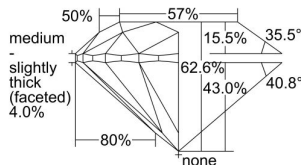

GIA®

FACSIMILE

GIA REPORT 2497255193

Verify this report at GIA.edu

GIA NATURAL DIAMOND DOSSIER®

May 02, 2024
GIA Report Number 2497255193
Shape and Cutting Style ..... Round Brilliant
Measurements ..... 4.28 - 4.31 x 2.69 mm

GRADING RESULTS

Carat Weight ..... 0.31 carat
Color Grade ..... D
Clarity Grade VS1
Cut Grade ..... Excellent

ADDITIONAL GRADING INFORMATION

Polish ..... Excellent
Symmetry ..... Excellent
Fluorescence ..... None
Clarity Characteristics..... Crystal, Cloud, Pinpoint
Inscription(s): GIA 2497255193

PROPORTIONS

Profile to actual proportions

GRADING SCALES

GIA COLOR SCALE	GIA CLARITY SCALE	GIA CUT SCALE	
D	FLAWLESS	EXCELLENT	
E	INTERNALLY FLAWLESS		
F		VVS₁	VERY GOOD
G	VVS₂		
H	VS₁	GOOD	
I	VS₂		
J	SI₁	FAIR	
K	SI₂		
L	I₁	POOR	
M	I₂		
N	I₃		
O			
P			
Q			
R			
S			
T			
U			
V			
W			
X			
Y			
Z