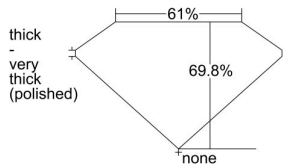

GIA®

FACSIMILE

GIA REPORT 2497261440

Verify this report at GIA.edu

GIA NATURAL DIAMOND DOSSIER®

May 02, 2024
GIA Report Number 2497261440
Shape and Cutting Style ..... **Cut-Cornered Rectangular Modified Brilliant**
Measurements ..... 4.74 x 3.57 x 2.49 mm

GRADING RESULTS

Carat Weight ..... 0.39 carat
Color Grade ..... E
Clarity Grade S11

ADDITIONAL GRADING INFORMATION

Polish ..... Excellent
Symmetry ..... Very Good
Fluorescence ..... None
Clarity Characteristics ..... Cloud, Crystal
Inspection(s): GIA 2497261440

PROPORTIONS

Profile not to actual proportions

GRADING SCALES

GIA COLOR SCALE		GIA CLARITY SCALE			
COLORLESS	D	VERY VERY SLIGHTLY INCLUDED	FLAWLESS		
	E		INTERNALLY FLAWLESS		
	F	VERY SLIGHTLY INCLUDED	VVS₁		
	G		VVS₂		
	H		VS₁		
	NEAR COLORLESS	I	SLIGHTLY INCLUDED	VS₂	
		J		S1₁	
		FAINT	K	INCLUDED	S1₂
			L		I₁
			M		I₂
VERT LIGHT	N	INCLUDED	I₃		
	O				
	P				
	Q				
	R				
	S				
	T				
LIGHT	U				
	V				
	W				
	X				
Y					
Z