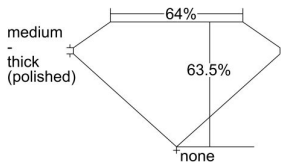

GIA®

FACSIMILE

GIA REPORT 2497263404

Verify this report at gia.edu

GIA NATURAL DIAMOND DOSSIER®

May 10, 2024
GIA Report Number 2497263404
Shape and Cutting Style ..... Cut-Cornered Rectangular Modified Brilliant
Measurements ..... 4.96 x 3.71 x 2.36 mm

GRADING RESULTS

Carat Weight ..... 0.38 carat
Color Grade ..... F
Clarity Grade S11

ADDITIONAL GRADING INFORMATION

Polish ..... Very Good
Symmetry ..... Very Good
Fluorescence ..... None
Clarity Characteristics ..... Crystal, Cloud
Inspection(s): GIA 2497263404

PROPORTIONS

Profile not to actual proportions

GRADING SCALES

GIA COLOR SCALE		GIA CLARITY SCALE			
COLORLESS	D	VERY VERY SLIGHTLY INCLUDED	FLAWLESS		
	E		INTERNALLY FLAWLESS		
	F	VERY SLIGHTLY INCLUDED	VVS₁		
	G		VVS₂		
	H		VS₁		
	NEAR COLORLESS	I	SLIGHTLY INCLUDED	VS₂	
		J		S1₁	
		FAINT	K	INCLUDED	S1₂
			L		I₁
			M		I₂
VERT LIGHT	N	INCLUDED	I₃		
	O				
	P				
	Q				
	R				
	S				
	T				
LIGHT	U				
	V				
	W				
	X				
Y					
Z