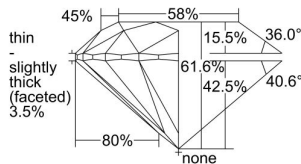

GIA®

FACSIMILE

GIA REPORT 2497267876

Verify this report at GIA.edu

GIA NATURAL DIAMOND DOSSIER®

May 06, 2024
GIA Report Number 2497267876
Shape and Cutting Style ..... Round Brilliant
Measurements ..... 4.30 - 4.31 x 2.65 mm

GRADING RESULTS

Carat Weight ..... 0.30 carat
Color Grade ..... K
Clarity Grade VS2
Cut Grade ..... Excellent

ADDITIONAL GRADING INFORMATION

Polish ..... Excellent
Symmetry ..... Excellent
Fluorescence ..... Medium Blue
Clarity Characteristics ..... Crystal
Inscription(s): GIA 2497267876

PROPORTIONS

Profile to actual proportions

GRADING SCALES

GIA COLOR SCALE

COLORLESS	D
	E
	F
	G
	H
	I
	J
NEAR COLORLESS	K
	L
FAIN	M
	N
	O
	P
VERY LIGHT	Q
	R
	S
	T
	U
	V
	W
	X
	Y
LIGHT	Z

GIA CLARITY SCALE

FLAWLESS	VERY VERY SLIGHTLY INCLUDED	VS₁	VS₂	VS₁	VS₂	SL₁	SL₂	I₁	I₂	I₃					
											FLAWLESS	INTERNALLY FLAWLESS	VERY SLIGHTLY INCLUDED	SLIGHTLY INCLUDED	INCLUDED

GIA CUT SCALE

EXCELLENT
VERY GOOD
GOOD
FAIR
POOR