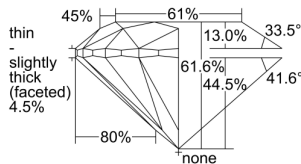

GIA®

FACSIMILE

GIA REPORT 2497268415

Verify this report at GIA.edu

GIA NATURAL DIAMOND DOSSIER®

May 03, 2024
GIA Report Number 2497268415
Shape and Cutting Style ..... Round Brilliant
Measurements ..... 5.04 - 5.12 x 3.13 mm

GRADING RESULTS

Carat Weight ..... 0.50 carat
Color Grade ..... F
Clarity Grade VS1
Cut Grade ..... Excellent

ADDITIONAL GRADING INFORMATION

Polish ..... Excellent
Symmetry ..... Very Good
Fluorescence ..... None
Clarity Characteristics..... Crystal, Cloud, Needle, Pinpoint
Inscription(s): GIA 2497268415

PROPORTIONS

Profile to actual proportions