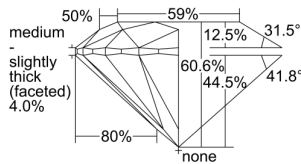

GIA®

FACSIMILE

GIA REPORT 2497268878

Verify this report at GIA.edu

GIA NATURAL DIAMOND DOSSIER®

May 03, 2024
GIA Report Number 2497268878
Shape and Cutting Style ..... Round Brilliant
Measurements ..... 4.96 - 4.98 x 3.02 mm

GRADING RESULTS

Carat Weight ..... 0.45 carat
Color Grade ..... H
Clarity Grade S11
Cut Grade ..... Excellent

ADDITIONAL GRADING INFORMATION

Polish ..... Excellent
Symmetry ..... Excellent
Fluorescence ..... Faint
Clarity Characteristics ..... Crystal
Inscription(s): GIA 2497268878

PROPORTIONS

Profile to actual proportions

GRADING SCALES

GIA COLOR SCALE	GIA CLARITY SCALE	GIA CUT SCALE	
D	FLAWLESS	EXCELLENT	
E	INTERNALLY FLAWLESS		
F		VVS₁	VERY GOOD
G	VVS₂		
H	VS₁	GOOD	
I	VS₂		
J	S1₁	FAIR	
K	S1₂		
L	I₁	POOR	
M	I₂		
N	I₃		
O			
P			
Q			
R			
S			
T			
U			
V			
W			
X			
Y			
Z