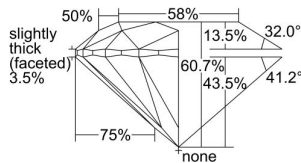

GIA®

FACSIMILE

GIA REPORT 2497269992

Verify this report at GIA.edu

GIA NATURAL DIAMOND DOSSIER®

May 09, 2024
GIA Report Number 2497269992
Shape and Cutting Style ..... Round Brilliant
Measurements ..... 5.72 - 5.74 x 3.47 mm

GRADING RESULTS

Carat Weight ..... 0.70 carat
Color Grade ..... G
Clarity Grade VS1
Cut Grade ..... Excellent

ADDITIONAL GRADING INFORMATION

Polish ..... Excellent
Symmetry ..... Excellent
Fluorescence ..... Faint
Clarity Characteristics ..... Feather, Cavity, Pinpoint
Inscription(s): GIA 2497269992

PROPORTIONS

Profile to actual proportions

GRADING SCALES

GIA COLOR SCALE	GIA CLARITY SCALE	GIA CUT SCALE	
D	FLAWLESS	EXCELLENT	
E	INTERNALLY FLAWLESS		
F		VVS₁	VERY GOOD
G	VVS₂		
H	VS₁	GOOD	
I	VS₂		
J	SI₁	FAIR	
K	SI₂		
L	I₁	POOR	
M	I₂		
N	I₃		
O			
P			
Q			
R			
S			
T			
U			
V			
W			
X			
Y			
Z