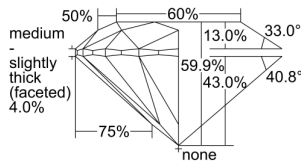

GIA®

FACSIMILE

GIA REPORT 2497272207

Verify this report at GIA.edu

GIA NATURAL DIAMOND DOSSIER®

May 08, 2024
GIA Report Number 2497272207
Shape and Cutting Style ..... Round Brilliant
Measurements ..... 4.35 - 4.37 x 2.61 mm

GRADING RESULTS

Carat Weight ..... 0.30 carat
Color Grade ..... E
Clarity Grade S11
Cut Grade ..... Excellent

ADDITIONAL GRADING INFORMATION

Polish ..... Excellent
Symmetry ..... Excellent
Fluorescence ..... None
Clarity Characteristics ..... Cloud
Inscription(s): GIA 2497272207

PROPORTIONS

Profile to actual proportions

GRADING SCALES

GIA COLOR SCALE	GIA CLARITY SCALE	GIA CUT SCALE	
D	FLAWLESS	EXCELLENT	
E	INTERNALLY FLAWLESS		
F		VVS₁	VERY GOOD
G	VVS₂		
H	VS₁	GOOD	
I	VS₂		
J	S1₁	FAIR	
K	S1₂		
L	I₁	POOR	
M	I₂		
N	I₃		
O			
P			
Q			
R			
S			
T			
U			
V			
W			
X			
Y			
Z