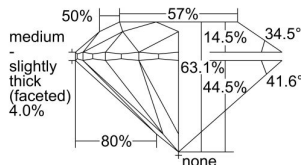

GIA®

FACSIMILE

GIA REPORT 2497272950

Verify this report at GIA.edu

GIA NATURAL DIAMOND DOSSIER®

May 06, 2024
GIA Report Number 2497272950
Shape and Cutting Style ..... Round Brilliant
Measurements ..... 5.03 - 5.06 x 3.19 mm

GRADING RESULTS

Carat Weight ..... 0.50 carat
Color Grade L
Clarity Grade VS2
Cut Grade ..... Excellent

ADDITIONAL GRADING INFORMATION

Polish ..... Excellent
Symmetry ..... Excellent
Fluorescence ..... None
Clarity Characteristics ..... Crystal
Inscription(s): GIA 2497272950

PROPORTIONS

Profile to actual proportions

GRADING SCALES

GIA COLOR SCALE	GIA CLARITY SCALE	GIA CUT SCALE	
D	FLAWLESS	EXCELLENT	
E	INTERNALLY FLAWLESS		
F		VVS₁	VERY GOOD
G	VVS₂		
H	VS₁	GOOD	
I	VS₂		
J	SI₁	FAIR	
K	SI₂		
L	I₁	POOR	
M	I₂		
N	I₃		
O			
P			
Q			
R			
S			
T			
U			
V			
W			
X			
Y			
Z