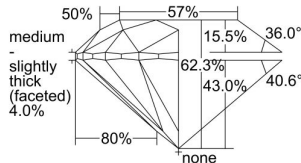

GIA®

FACSIMILE

GIA REPORT 2497273137

Verify this report at GIA.edu

GIA NATURAL DIAMOND DOSSIER®

May 06, 2024
GIA Report Number **2497273137**
Shape and Cutting Style ..... **Round Brilliant**
Measurements ..... **5.03 - 5.07 x 3.15 mm**

GRADING RESULTS

Carat Weight ..... **0.50 carat**
Color Grade ..... **D**
Clarity Grade **VS2**
Cut Grade ..... **Excellent**

ADDITIONAL GRADING INFORMATION

Polish ..... **Excellent**
Symmetry ..... **Excellent**
Fluorescence ..... **Medium Blue**
Clarity Characteristics..... **Crystal, Indented Natural**
Inscription(s): **GIA 2497273137**

PROPORTIONS

Profile to actual proportions

GRADING SCALES

GIA COLOR SCALE

COLOURESS	D
	E
	F
	G
	H
	I
	J
NEAR COLOURESS	K
	L
FAIN	M
	N
	O
	P
VERY LIGHT	Q
	R
	S
	T
	U
	V
	W
	X
	Y
LIGHT	Z

GIA CLARITY SCALE

VERY VERY SLIGHTLY INCLUDED	FLAWLESS
	INTERNALLY FLAWLESS
VERY SLIGHTLY INCLUDED	VVS₁
	VVS₂
SLIGHTLY INCLUDED	VS₁
	VS₂
INCLUDED	SI₁
	SI₂
	I₁
	I₂
	I₃

GIA CUT SCALE

EXCELLENT
VERY GOOD
GOOD
FAIR
POOR