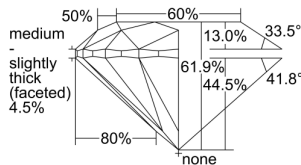

GIA®

FACSIMILE

GIA REPORT 2497277105

Verify this report at GIA.edu

GIA NATURAL DIAMOND DOSSIER®

May 06, 2024
GIA Report Number 2497277105
Shape and Cutting Style ..... Round Brilliant
Measurements ..... 4.71 - 4.73 x 2.92 mm

GRADING RESULTS

Carat Weight ..... 0.40 carat
Color Grade ..... H
Clarity Grade VVS1
Cut Grade ..... Excellent

ADDITIONAL GRADING INFORMATION

Polish ..... Excellent
Symmetry ..... Excellent
Fluorescence ..... None
Clarity Characteristics ..... Cloud, Pinpoint
Inscription(s): GIA 2497277105

PROPORTIONS

Profile to actual proportions

GRADING SCALES

GIA COLOR SCALE	GIA CLARITY SCALE	GIA CUT SCALE	
D	FLAWLESS	EXCELLENT	
E	INTERNALLY FLAWLESS		
F		VVS₁	VERY GOOD
G	VVS₂		
H	VS₁	GOOD	
I	VS₂		
J	SI₁	FAIR	
K	SI₂		
L	I₁	POOR	
M	I₂		
N	I₃		
O			
P			
Q			
R			
S			
T			
U			
V			
W			
X			
Y			
Z