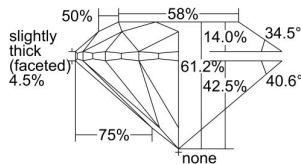

GIA®

FACSIMILE

GIA REPORT 2497280838

Verify this report at GIA.edu

GIA NATURAL DIAMOND DOSSIER®

May 08, 2024
GIA Report Number **2497280838**
Shape and Cutting Style ..... **Round Brilliant**
Measurements ..... **6.21 - 6.26 x 3.82 mm**

GRADING RESULTS

Carat Weight ..... **0.92 carat**
Color Grade ..... **H**
Clarity Grade **S11**
Cut Grade ..... **Excellent**

ADDITIONAL GRADING INFORMATION

Polish ..... **Excellent**
Symmetry ..... **Excellent**
Fluorescence ..... **Faint**
Clarity Characteristics..... **Feather, Crystal, Cloud**
Inscription(s): **GIA 2497280838**

PROPORTIONS

Profile to actual proportions

GRADING SCALES

GIA COLOR SCALE	GIA CLARITY SCALE	GIA CUT SCALE	
D	FLAWLESS	EXCELLENT	
E	INTERNALLY FLAWLESS		
F		VVS₁	VERY GOOD
G	VVS₂		
H	VS₁	GOOD	
I	VS₂		
J	S1₁	FAIR	
K	S1₂		
L	I₁	POOR	
M	I₂		
N	I₃		
O			
P			
Q			
R			
S			
T			
U			
V			
W			
X			
Y			
Z