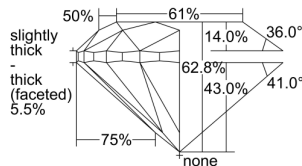

GIA®

FACSIMILE

GIA REPORT 2497281895

Verify this report at GIA.edu

GIA NATURAL DIAMOND DOSSIER®

May 07, 2024
GIA Report Number 2497281895
Shape and Cutting Style ..... Round Brilliant
Measurements ..... 5.57 - 5.61 x 3.51 mm

GRADING RESULTS

Carat Weight ..... 0.70 carat
Color Grade ..... K
Clarity Grade VS1
Cut Grade ..... Very Good

ADDITIONAL GRADING INFORMATION

Polish ..... Excellent
Symmetry ..... Excellent
Fluorescence ..... None
Clarity Characteristics ..... Cavity, Cloud
Inscription(s): GIA 2497281895

PROPORTIONS

Profile to actual proportions

GRADING SCALES

GIA COLOR SCALE	GIA CLARITY SCALE	GIA CUT SCALE	
D	FLAWLESS	EXCELLENT	
E	INTERNALLY FLAWLESS		
F		VVS₁	VERY GOOD
G	VVS₂		
H	VS₁	GOOD	
I	VS₂		
J	SI₁	FAIR	
K	SI₂		
L	I₁	POOR	
M	I₂		
N	I₃		
O			
P			
Q			
R			
S			
T			
U			
V			
W			
X			
Y			
Z