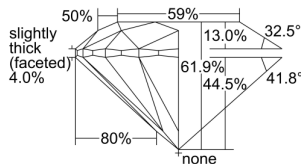

GIA®

FACSIMILE

GIA REPORT 2497282390

Verify this report at GIA.edu

GIA NATURAL DIAMOND DOSSIER®

May 06, 2024
GIA Report Number 2497282390
Shape and Cutting Style ..... Round Brilliant
Measurements ..... 5.70 - 5.75 x 3.54 mm

GRADING RESULTS

Carat Weight ..... 0.71 carat
Color Grade ..... K
Clarity Grade VS2
Cut Grade ..... Excellent

ADDITIONAL GRADING INFORMATION

Polish ..... Excellent
Symmetry ..... Excellent
Fluorescence ..... None
Clarity Characteristics ..... Crystal, Cloud
Inscription(s): GIA 2497282390

PROPORTIONS

Profile to actual proportions