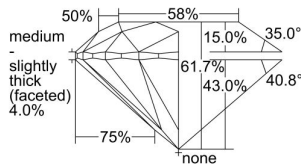

GIA®

FACSIMILE

GIA REPORT 2497283160

Verify this report at GIA.edu

GIA NATURAL DIAMOND DOSSIER®

May 07, 2024
GIA Report Number 2497283160
Shape and Cutting Style ..... Round Brilliant
Measurements ..... 3.81 - 3.83 x 2.36 mm

GRADING RESULTS

Carat Weight ..... 0.21 carat
Color Grade ..... D
Clarity Grade VS1
Cut Grade ..... Excellent

ADDITIONAL GRADING INFORMATION

Polish ..... Excellent
Symmetry ..... Excellent
Fluorescence ..... None
Clarity Characteristics ..... Cloud, Pinpoint
Inscription(s): GIA 2497283160

PROPORTIONS

Profile to actual proportions

GRADING SCALES

GIA COLOR SCALE	GIA CLARITY SCALE	GIA CUT SCALE	
D	FLAWLESS	EXCELLENT	
E	INTERNALLY FLAWLESS		
F		VVS₁	VERY GOOD
G	VVS₂		
H	VS₁	GOOD	
I	VS₂		
J	SI₁	FAIR	
K	SI₂		
L	I₁	POOR	
M			
N			
O	I₂		
P			
Q	I₃		
R			
S			
T			
U			
V			
W			
X			
Y			
Z