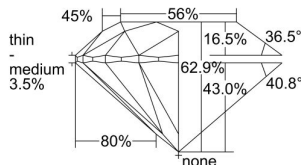

GIA®

FACSIMILE

GIA REPORT 2497283355

Verify this report at GIA.edu

GIA NATURAL DIAMOND DOSSIER®

May 07, 2024
GIA Report Number **2497283355**
Shape and Cutting Style ..... **Round Brilliant**
Measurements ..... **5.04 - 5.07 x 3.18 mm**

GRADING RESULTS

Carat Weight ..... **0.50 carat**
Color Grade ..... **J**
Clarity Grade **S12**
Cut Grade ..... **Excellent**

ADDITIONAL GRADING INFORMATION

Polish ..... **Excellent**
Symmetry ..... **Excellent**
Fluorescence ..... **None**
Clarity Characteristics..... **Cloud, Crystal**
Inscription(s): **GIA 2497283355**

PROPORTIONS

Profile to actual proportions