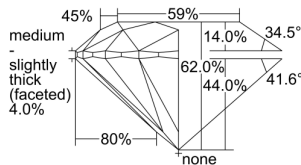

GIA®

FACSIMILE

GIA REPORT 2497283832

Verify this report at GIA.edu

GIA NATURAL DIAMOND DOSSIER®

May 08, 2024
GIA Report Number **2497283832**
Shape and Cutting Style ..... **Round Brilliant**
Measurements ..... **4.51 - 4.54 x 2.81 mm**

GRADING RESULTS

Carat Weight ..... **0.35 carat**
Color Grade ..... **E**
Clarity Grade **VVS2**
Cut Grade ..... **Excellent**

ADDITIONAL GRADING INFORMATION

Polish ..... **Excellent**
Symmetry ..... **Excellent**
Fluorescence ..... **None**
Clarity Characteristics ..... **Pinpoint**
Inscription(s): **GIA 2497283832**

PROPORTIONS

Profile to actual proportions