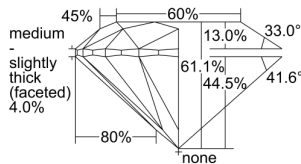

GIA®

FACSIMILE

GIA REPORT 2497284557

Verify this report at GIA.edu

GIA NATURAL DIAMOND DOSSIER®

May 14, 2024
GIA Report Number **2497284557**
Shape and Cutting Style ..... **Round Brilliant**
Measurements ..... **4.58 - 4.61 x 2.81 mm**

GRADING RESULTS

Carat Weight ..... **0.36 carat**
Color Grade ..... **G**
Clarity Grade **VS1**
Cut Grade ..... **Excellent**

ADDITIONAL GRADING INFORMATION

Polish ..... **Excellent**
Symmetry ..... **Excellent**
Fluorescence ..... **Faint**
Clarity Characteristics..... **Crystal, Cloud, Pinpoint, Needle**
Inscription(s): **GIA 2497284557**

PROPORTIONS

Profile to actual proportions

GRADING SCALES

GIA COLOR SCALE	GIA CLARITY SCALE	GIA CUT SCALE	
D	FLAWLESS	EXCELLENT	
E	INTERNALLY FLAWLESS		
F		VVS₁	VERY GOOD
G	VVS₂		
H	VS₁	GOOD	
I	VS₂		
J	SI₁	FAIR	
K	SI₂		
L	I₁	POOR	
M			
N			
O	I₂		
P			
Q	I₃		
R			
S			
T			
U			
V			
W			
X			
Y			
Z