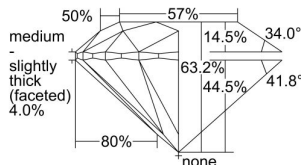

GIA®

FACSIMILE

GIA REPORT 2497286076

Verify this report at GIA.edu

GIA NATURAL DIAMOND DOSSIER®

May 14, 2024
GIA Report Number **2497286076**
Shape and Cutting Style ..... **Round Brilliant**
Measurements ..... **3.92 - 3.95 x 2.49 mm**

GRADING RESULTS

Carat Weight ..... **0.23 carat**
Color Grade ..... **E**
Clarity Grade **VVS1**
Cut Grade ..... **Excellent**

ADDITIONAL GRADING INFORMATION

Polish ..... **Excellent**
Symmetry ..... **Excellent**
Fluorescence ..... **Faint**
Clarity Characteristics ..... **Pinpoint**
Inscription(s): **GIA 2497286076**

PROPORTIONS

Profile to actual proportions

GRADING SCALES

GIA COLOR SCALE	GIA CLARITY SCALE	GIA CUT SCALE	
D	FLAWLESS	EXCELLENT	
E	INTERNALLY FLAWLESS		
F		VVS₁	VERY GOOD
G	VVS₂		
H	VS₁	GOOD	
I	VS₂		
J	SI₁	FAIR	
K	SI₂		
L	I₁	POOR	
M	I₂		
N	I₃		
O			
P			
Q			
R			
S			
T			
U			
V			
W			
X			
Y			
Z