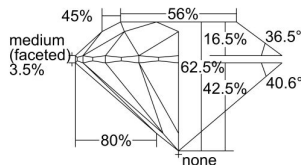

GIA®

FACSIMILE

GIA REPORT 2497286276

Verify this report at GIA.edu

GIA NATURAL DIAMOND DOSSIER®

May 06, 2024
GIA Report Number **2497286276**
Shape and Cutting Style ..... **Round Brilliant**
Measurements ..... **4.30 - 4.32 x 2.69 mm**

GRADING RESULTS

Carat Weight ..... **0.31 carat**
Color Grade ..... **I**
Clarity Grade **VVS2**
Cut Grade ..... **Excellent**

ADDITIONAL GRADING INFORMATION

Polish ..... **Excellent**
Symmetry ..... **Excellent**
Fluorescence ..... **None**
Clarity Characteristics..... **Needle, Pinpoint, Cloud**
Inscription(s): **GIA 2497286276**

PROPORTIONS

Profile to actual proportions