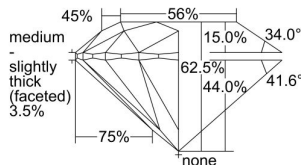

GIA®

FACSIMILE

GIA REPORT 2497287624

Verify this report at GIA.edu

GIA NATURAL DIAMOND DOSSIER®

May 14, 2024
GIA Report Number 2497287624
Shape and Cutting Style ..... Round Brilliant
Measurements ..... 4.41 - 4.43 x 2.76 mm

GRADING RESULTS

Carat Weight ..... 0.33 carat
Color Grade ..... J
Clarity Grade VS2
Cut Grade ..... Excellent

ADDITIONAL GRADING INFORMATION

Polish ..... Excellent
Symmetry ..... Excellent
Fluorescence ..... Faint
Clarity Characteristics ..... Cloud
Inscription(s): GIA 2497287624

PROPORTIONS

Profile to actual proportions

GRADING SCALES

GIA COLOR SCALE	GIA CLARITY SCALE	GIA CUT SCALE	
D	FLAWLESS	EXCELLENT	
E	INTERNALLY FLAWLESS		
F		VVS₁	VERY GOOD
G	VVS₂		
H	VS₁	GOOD	
I	VS₂		
J	SI₁	FAIR	
K	SI₂		
L	I₁	POOR	
M	I₂		
N	I₃		
O			
P			
Q			
R			
S			
T			
U			
V			
W			
X			
Y			
Z