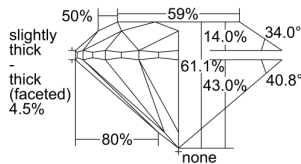

GIA®

FACSIMILE

GIA REPORT 2497289375

Verify this report at GIA.edu

GIA NATURAL DIAMOND DOSSIER®

May 09, 2024
GIA Report Number 2497289375
Shape and Cutting Style ..... Round Brilliant
Measurements ..... 4.76 - 4.80 x 2.92 mm

GRADING RESULTS

Carat Weight ..... 0.41 carat
Color Grade I
Clarity Grade S11
Cut Grade ..... Very Good

ADDITIONAL GRADING INFORMATION

Polish ..... Excellent
Symmetry ..... Excellent
Fluorescence ..... Medium Blue
Clarity Characteristics ..... Crystal
Inscription(s): GIA 2497289375, 38962597

PROPORTIONS

Profile to actual proportions

GRADING SCALES

GIA COLOR SCALE	GIA CLARITY SCALE	GIA CUT SCALE	
D	FLAWLESS	EXCELLENT	
E	INTERNALLY FLAWLESS		
F		VVS₁	VERY GOOD
G	VVS₂		
H	VS₁	GOOD	
I	VS₂		
J	S1₁	FAIR	
K	S1₂		
L	I₁	POOR	
M	I₂		
N	I₃		
O			
P			
Q			
R			
S			
T			
U			
V			
W			
X			
Y			
Z