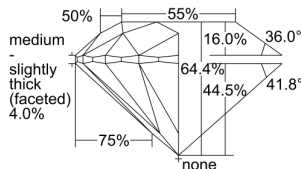

GIA®

FACSIMILE

GIA REPORT 2497289859

Verify this report at gia.edu

GIA NATURAL DIAMOND DOSSIER®

May 07, 2024
GIA Report Number 2497289859
Shape and Cutting Style ..... Round Brilliant
Measurements ..... 4.22 - 4.26 x 2.73 mm

GRADING RESULTS

Carat Weight ..... 0.30 carat
Color Grade ..... E
Clarity Grade VS1
Cut Grade ..... Good

ADDITIONAL GRADING INFORMATION

Polish ..... Very Good
Symmetry ..... Very Good
Fluorescence ..... None
Clarity Characteristics ..... Cloud, Needle, Pinpoint
Inscription(s): GIA 2497289859

PROPORTIONS

Profile to actual proportions