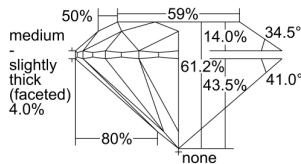

GIA®

FACSIMILE

GIA REPORT 2497292019

Verify this report at GIA.edu

GIA NATURAL DIAMOND DOSSIER®

May 07, 2024
GIA Report Number 2497292019
Shape and Cutting Style ..... Round Brilliant
Measurements ..... 4.39 - 4.40 x 2.69 mm

GRADING RESULTS

Carat Weight ..... 0.32 carat
Color Grade ..... E
Clarity Grade VVS1
Cut Grade ..... Excellent

ADDITIONAL GRADING INFORMATION

Polish ..... Excellent
Symmetry ..... Excellent
Fluorescence ..... Medium Blue
Clarity Characteristics ..... Pinpoint, Feather
Inscription(s): GIA 2497292019

PROPORTIONS

Profile to actual proportions

GRADING SCALES

GIA COLOR SCALE	GIA CLARITY SCALE	GIA CUT SCALE	
D	FLAWLESS	EXCELLENT	
E	INTERNALLY FLAWLESS		
F		VVS₁	VERY GOOD
G	VVS₂		
H	VS₁	GOOD	
I	VS₂		
J	SI₁	FAIR	
K	SI₂		
L	I₁	POOR	
M			
N			
O	I₂		
P			
Q			
R	I₃		
S			
T			
U			
V			
W			
X			
Y			
Z