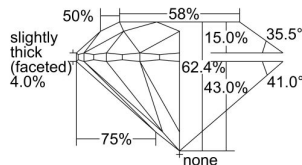

GIA®

FACSIMILE

GIA REPORT 2497293981

Verify this report at GIA.edu

GIA NATURAL DIAMOND DOSSIER®

May 14, 2024
GIA Report Number 2497293981
Shape and Cutting Style ..... Round Brilliant
Measurements ..... 4.86 - 4.88 x 3.04 mm

GRADING RESULTS

Carat Weight ..... 0.45 carat
Color Grade L
Clarity Grade VS1
Cut Grade ..... Excellent

ADDITIONAL GRADING INFORMATION

Polish ..... Excellent
Symmetry ..... Excellent
Fluorescence ..... None
Clarity Characteristics..... Crystal, Pinpoint, Needle, Cloud
Inscription(s): GIA 2497293981

PROPORTIONS

Profile to actual proportions

GRADING SCALES

GIA COLOR SCALE	GIA CLARITY SCALE	GIA CUT SCALE	
D	FLAWLESS	EXCELLENT	
E	INTERNALLY FLAWLESS		
F		VVS₁	VERY GOOD
G	VVS₂		
H	VS₁	GOOD	
I	VS₂		
J	SI₁	FAIR	
K	SI₂		
L	I₁	POOR	
M	I₂		
N	I₃		
O			
P			
Q			
R			
S			
T			
U			
V			
W			
X			
Y			
Z