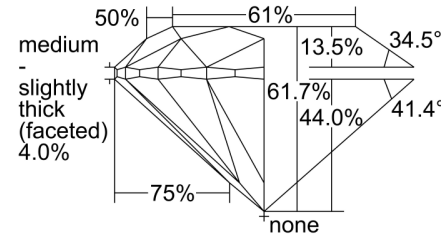

GIA NATURAL DIAMOND GRADING REPORT

May 10, 2024
GIA Report Number 2497301661
Shape and Cutting Style ..... Round Brilliant
Measurements ..... 6.37 - 6.42 x 3.95 mm

GRADING RESULTS

Carat Weight ..... 1.00 carat
Color Grade ..... H
Clarity Grade VVS2
Cut Grade ..... Excellent

ADDITIONAL GRADING INFORMATION

Polish ..... Excellent
Symmetry ..... Excellent
Fluorescence ..... Faint
Inscription(s): GIA 2497301661
Comments: Additional pinpoints are not shown.

PROPORTIONS

Profile to actual proportions