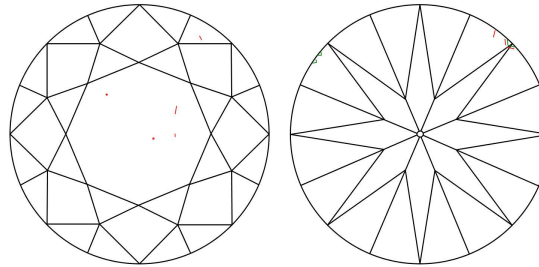

GIA NATURAL DIAMOND GRADING REPORT

May 10, 2024
 GIA Report Number 2497301661
 Shape and Cutting Style Round Brilliant
 Measurements 6.37 - 6.42 x 3.95 mm

GRADING RESULTS

Carat Weight 1.00 carat
 Color Grade H
 Clarity Grade VVS2
 Cut Grade Excellent

ADDITIONAL GRADING INFORMATION

Polish Excellent
 Symmetry Excellent
 Fluorescence Faint
 Inscription(s): GIA 2497301661
Comments: Additional pinpoints are not shown.

PROPORTIONS

Profile to actual proportions

CLARITY CHARACTERISTICS

KEY TO SYMBOLS*

-  Needle  Natural
-  Pinpoint
-  Feather
-  Indented Natural

* Red symbols denote internal characteristics (inclusions). Green or black symbols denote external characteristics (blemishes). Diagram is an approximate representation of the diamond, and symbols shown indicate type, position, and approximate size of clarity characteristics. All clarity characteristics may not be shown. Details of finish are not shown.