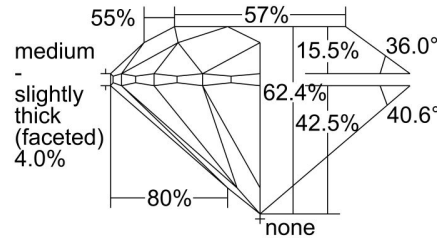

GIA NATURAL DIAMOND GRADING REPORT

May 08, 2024
 GIA Report Number 2497304238
 Shape and Cutting Style Round Brilliant
 Measurements 7.27 - 7.30 x 4.55 mm

GRADING RESULTS

Carat Weight 1.51 carat
 Color Grade E
 Clarity Grade SI1
 Cut Grade Excellent

ADDITIONAL GRADING INFORMATION

Polish Excellent
 Symmetry Excellent
 Fluorescence None
 Inscription(s): GIA 2497304238

Comments: Additional clouds are not shown. Pinpoints are not shown.

PROPORTIONS

Profile to actual proportions

CLARITY CHARACTERISTICS

KEY TO SYMBOLS*

-  Cloud
-  Crystal
-  Needle

* Red symbols denote internal characteristics (inclusions). Green or black symbols denote external characteristics (blemishes). Diagram is an approximate representation of the diamond, and symbols shown indicate type, position, and approximate size of clarity characteristics. All clarity characteristics may not be shown. Details of finish are not shown.