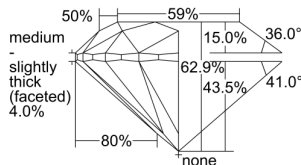

GIA®

FACSIMILE

GIA REPORT 2497306907

Verify this report at GIA.edu

GIA NATURAL DIAMOND DOSSIER®

May 09, 2024
GIA Report Number **2497306907**
Shape and Cutting Style ..... **Round Brilliant**
Measurements ..... **6.19 - 6.27 x 3.92 mm**

GRADING RESULTS

Carat Weight ..... **0.96 carat**
Color Grade ..... **E**
Clarity Grade **VS1**
Cut Grade ..... **Excellent**

ADDITIONAL GRADING INFORMATION

Polish ..... **Excellent**
Symmetry ..... **Very Good**
Fluorescence ..... **Faint**
Clarity Characteristics..... **Crystal, Cloud, Pinpoint**
Inscription(s): **GIA 2497306907**

PROPORTIONS

Profile to actual proportions

GRADING SCALES

GIA COLOR SCALE

COLORLESS	D
	E
	F
	G
	H
	I
	J
NEAR COLORLESS	K
	L
FAIN	M
	N
	O
	P
VERY LIGHT	Q
	R
	S
	T
	U
	V
	W
	X
	Y
LIGHT	Z

GIA CLARITY SCALE

FLAWLESS	VERY VERY SLIGHTLY INCLUDED	VVS₁	VVS₂	VS₁	VS₂	SI₁	SI₂	I₁	I₂	I₃	
											VERY SLIGHTLY INCLUDED
INTERNALLY FLAWLESS	VERY SLIGHTLY INCLUDED										

GIA CUT SCALE

EXCELLENT
VERY GOOD
GOOD
FAIR
POOR