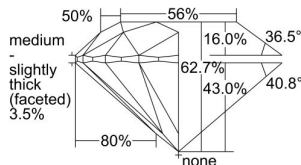

GIA®

FACSIMILE

GIA REPORT 2497312930

Verify this report at GIA.edu

GIA NATURAL DIAMOND DOSSIER®

May 10, 2024
GIA Report Number 2497312930
Shape and Cutting Style ..... Round Brilliant
Measurements ..... 5.63 - 5.67 x 3.54 mm

GRADING RESULTS

Carat Weight ..... 0.70 carat
Color Grade ..... H
Clarity Grade S11
Cut Grade ..... Excellent

ADDITIONAL GRADING INFORMATION

Polish ..... Excellent
Symmetry ..... Excellent
Fluorescence ..... None
Clarity Characteristics ..... Cloud
Inscription(s): GIA 2497312930

PROPORTIONS

Profile to actual proportions

GRADING SCALES

GIA COLOR SCALE

COLOREDNESS	D
	E
	F
	G
	H
	I
	J
NEAR COLORLESS	K
	L
Faint	M
	N
	O
	P
	Q
Very Light	R
	S
	T
	U
	V
Light	W
	X
	Y
	Z

GIA CLARITY SCALE

VERY VERY SLIGHTLY INCLUDED	FLAWLESS
	INTERNALLY FLAWLESS
VERY SLIGHTLY INCLUDED	VVS₁
	VVS₂
SLIGHTLY INCLUDED	VS₁
	VS₂
INCLUDED	S1₁
	S1₂
	I₁
	I₂
	I₃

GIA CUT SCALE

EXCELLENT
VERY GOOD
GOOD
FAIR
POOR