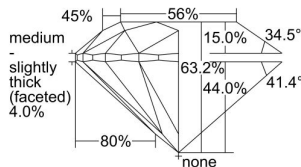

GIA®

FACSIMILE

GIA REPORT 2497319844

Verify this report at GIA.edu

GIA NATURAL DIAMOND DOSSIER®

May 10, 2024
GIA Report Number 2497319844
Shape and Cutting Style ..... Round Brilliant
Measurements ..... 5.91 - 5.92 x 3.74 mm

GRADING RESULTS

Carat Weight ..... 0.80 carat
Color Grade ..... H
Clarity Grade S11
Cut Grade ..... Excellent

ADDITIONAL GRADING INFORMATION

Polish ..... Excellent
Symmetry ..... Excellent
Fluorescence ..... None
Clarity Characteristics ..... Crystal, Feather
Inscription(s): GIA 2497319844

PROPORTIONS

Profile to actual proportions