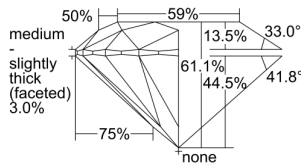

GIA®

FACSIMILE

GIA REPORT 2497322377

Verify this report at GIA.edu

GIA NATURAL DIAMOND DOSSIER®

May 10, 2024
GIA Report Number 2497322377
Shape and Cutting Style ..... Round Brilliant
Measurements ..... 4.34 - 4.37 x 2.66 mm

GRADING RESULTS

Carat Weight ..... 0.30 carat
Color Grade I
Clarity Grade VS1
Cut Grade ..... Excellent

ADDITIONAL GRADING INFORMATION

Polish ..... Excellent
Symmetry ..... Excellent
Fluorescence ..... None
Clarity Characteristics..... Crystal, Needle, Pinpoint
Inscription(s): GIA 2497322377

PROPORTIONS

Profile to actual proportions

GRADING SCALES

GIA COLOR SCALE	GIA CLARITY SCALE	GIA CUT SCALE	
D	FLAWLESS	EXCELLENT	
E	INTERNALLY FLAWLESS		
F		VVS₁	VERY GOOD
G	VVS₂		
H	VS₁	GOOD	
I	VS₂		
J	SI₁	FAIR	
K	SI₂		
L	I₁	POOR	
M	I₂		
N	I₃		
O			
P			
Q			
R			
S			
T			
U			
V			
W			
X			
Y			
Z