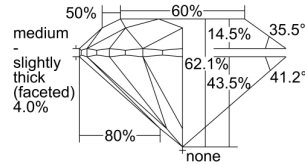

GIA®

FACSIMILE

GIA REPORT 2497324745

Verify this report at GIA.edu

GIA NATURAL DIAMOND DOSSIER®

May 13, 2024
GIA Report Number 2497324745
Shape and Cutting Style ..... Round Brilliant
Measurements ..... 5.05 - 5.07 x 3.14 mm

GRADING RESULTS

Carat Weight ..... 0.50 carat
Color Grade ..... H
Clarity Grade VS2
Cut Grade ..... Excellent

ADDITIONAL GRADING INFORMATION

Polish ..... Excellent
Symmetry ..... Excellent
Fluorescence ..... None
Clarity Characteristics ..... Cloud, Crystal
Inscription(s): GIA 2497324745

PROPORTIONS

Profile to actual proportions

GRADING SCALES

GIA COLOR SCALE	GIA CLARITY SCALE	GIA CUT SCALE	
D	FLAWLESS	EXCELLENT	
E	INTERNALLY FLAWLESS		
F		VVS₁	VERY GOOD
G	VVS₂		
H	VS₁	GOOD	
I	VS₂		
J	SI₁	FAIR	
K	SI₂		
L	I₁	POOR	
M	I₂		
N	I₃		
O			
P			
Q			
R			
S			
T			
U			
V			
W			
X			
Y			
Z