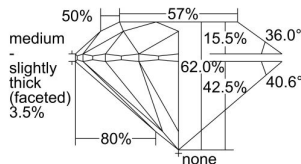

GIA®

FACSIMILE

GIA REPORT 2497327443

Verify this report at GIA.edu

GIA NATURAL DIAMOND DOSSIER®

May 21, 2024
GIA Report Number **2497327443**
Shape and Cutting Style ..... **Round Brilliant**
Measurements ..... **4.39 - 4.42 x 2.73 mm**

GRADING RESULTS

Carat Weight ..... **0.32 carat**
Color Grade ..... **D**
Clarity Grade **VS2**
Cut Grade ..... **Excellent**

ADDITIONAL GRADING INFORMATION

Polish ..... **Excellent**
Symmetry ..... **Excellent**
Fluorescence ..... **None**
Clarity Characteristics..... **Needle, Crystal**
Inscription(s): **GIA 2497327443**

PROPORTIONS

Profile to actual proportions

GRADING SCALES

GIA COLOR SCALE	GIA CLARITY SCALE	GIA CUT SCALE
D	FLAWLESS	EXCELLENT
E	INTERNALLY FLAWLESS	
F	VVS₁	VERY GOOD
G		
H	VS₁	GOOD
I		
J	VS₂	FAIR
K		
L	SI₁	POOR
M		
N	I₁	
O		
P	I₂	
Q		
R	I₃	
S		
T		
U		
V		
W		
X		
Y		
Z