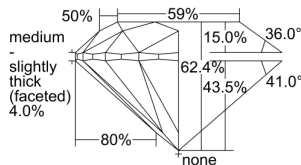

GIA®

FACSIMILE

GIA REPORT 2497328376

Verify this report at GIA.edu

GIA NATURAL DIAMOND DOSSIER®

May 21, 2024
GIA Report Number **2497328376**
Shape and Cutting Style ..... **Round Brilliant**
Measurements ..... **4.24 - 4.29 x 2.66 mm**

GRADING RESULTS

Carat Weight ..... **0.30 carat**
Color Grade ..... **F**
Clarity Grade **VS2**
Cut Grade ..... **Excellent**

ADDITIONAL GRADING INFORMATION

Polish ..... **Excellent**
Symmetry ..... **Very Good**
Fluorescence ..... **Faint**
Clarity Characteristics ..... **Crystal, Cloud**
Inscription(s): **GIA 2497328376**

PROPORTIONS

Profile to actual proportions

GRADING SCALES

GIA COLOR SCALE	GIA CLARITY SCALE	GIA CUT SCALE	
D	FLAWLESS	EXCELLENT	
E	INTERNALLY FLAWLESS		
F		VVS₁	VERY GOOD
G	VVS₂		
H	VS₁	GOOD	
I	VS₂		
J	SI₁	FAIR	
K	SI₂		
L	I₁	POOR	
M	I₂		
N	I₃		
O			
P			
Q			
R			
S			
T			
U			
V			
W			
X			
Y			
Z