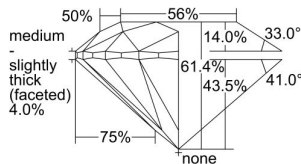

GIA®

FACSIMILE

GIA REPORT 2497331349

Verify this report at GIA.edu

GIA NATURAL DIAMOND DOSSIER®

May 10, 2024
GIA Report Number 2497331349
Shape and Cutting Style ..... Round Brilliant
Measurements ..... 4.67 - 4.69 x 2.87 mm

GRADING RESULTS

Carat Weight ..... 0.38 carat
Color Grade ..... H
Clarity Grade VVS1
Cut Grade ..... Excellent

ADDITIONAL GRADING INFORMATION

Polish ..... Excellent
Symmetry ..... Excellent
Fluorescence ..... Faint
Clarity Characteristics ..... Pinpoint
Inscription(s): GIA 2497331349

PROPORTIONS

Profile to actual proportions

GRADING SCALES

GIA COLOR SCALE	GIA CLARITY SCALE	GIA CUT SCALE	
D	FLAWLESS	EXCELLENT	
E	INTERNALLY FLAWLESS		
F		VVS₁	VERY GOOD
G	VVS₂		
H	VS₁	GOOD	
I	VS₂		
J	SI₁	FAIR	
K	SI₂		
L	I₁	POOR	
M	I₂		
N	I₃		
O			
P			
Q			
R			
S			
T			
U			
V			
W			
X			
Y			
Z