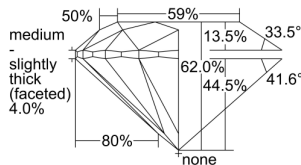

GIA®

FACSIMILE

GIA REPORT 2497335853

Verify this report at GIA.edu

GIA NATURAL DIAMOND DOSSIER®

May 13, 2024
GIA Report Number 2497335853
Shape and Cutting Style ..... Round Brilliant
Measurements ..... 4.36 - 4.38 x 2.71 mm

GRADING RESULTS

Carat Weight ..... 0.32 carat
Color Grade ..... G
Clarity Grade VVS1
Cut Grade ..... Excellent

ADDITIONAL GRADING INFORMATION

Polish ..... Excellent
Symmetry ..... Excellent
Fluorescence ..... Faint
Clarity Characteristics ..... Pinpoint
Inscription(s): GIA 2497335853

PROPORTIONS

Profile to actual proportions

GRADING SCALES

GIA COLOR SCALE	GIA CLARITY SCALE	GIA CUT SCALE	
D	FLAWLESS	EXCELLENT	
E	INTERNALLY FLAWLESS		
F		VVS₁	VERY GOOD
G	VVS₂		
H	VS₁	GOOD	
I	VS₂		
J	SI₁	FAIR	
K	SI₂		
L	I₁	POOR	
M	I₂		
N	I₃		
O			
P			
Q			
R			
S			
T			
U			
V			
W			
X			
Y			
Z