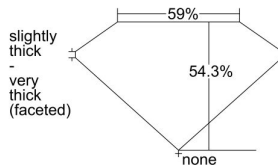

GIA®

FACSIMILE

GIA REPORT 2497338540

Verify this report at GIA.edu

GIA NATURAL DIAMOND DOSSIER®

May 14, 2024
GIA Report Number 2497338540
Shape and Cutting Style ..... Heart Brilliant
Measurements ..... 5.96 x 6.41 x 3.49 mm

GRADING RESULTS

Carat Weight ..... 0.80 carat
Color Grade ..... J
Clarity Grade SI1

ADDITIONAL GRADING INFORMATION

Polish ..... Excellent
Symmetry ..... Very Good
Fluorescence ..... None
Clarity Characteristics ..... Feather
Inscription(s): GIA 2497338540

PROPORTIONS

Profile not to actual proportions

GRADING SCALES

GIA COLOR SCALE		GIA CLARITY SCALE			
COLORLESS	D	VERY VERY SLIGHTLY INCLUDED	FLAWLESS		
	E		INTERNALLY FLAWLESS		
	F	VERY SLIGHTLY INCLUDED	VVS₁		
	G		VVS₂		
	H		VS₁		
	NEAR COLORLESS	I	SLIGHTLY INCLUDED	VS₂	
		J		SI₁	
		FAINT	K	INCLUDED	SI₂
			L		I₁
			M		I₂
VERT LIGHT	N	LIGHT	I₃		
	O				
	P				
	Q				
	R