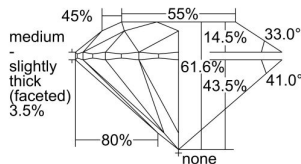

GIA®

FACSIMILE

GIA REPORT 2497344324

Verify this report at GIA.edu

GIA NATURAL DIAMOND DOSSIER®

May 13, 2024
GIA Report Number **2497344324**
Shape and Cutting Style ..... **Round Brilliant**
Measurements ..... **3.69 - 3.71 x 2.28 mm**

GRADING RESULTS

Carat Weight ..... **0.19 carat**
Color Grade ..... **E**
Clarity Grade **VVS2**
Cut Grade ..... **Excellent**

ADDITIONAL GRADING INFORMATION

Polish ..... **Excellent**
Symmetry ..... **Excellent**
Fluorescence ..... **None**
Clarity Characteristics ..... **Pinpoint, Cloud**
Inscription(s): **GIA 2497344324**

PROPORTIONS

Profile to actual proportions

GRADING SCALES

GIA COLOR SCALE	GIA CLARITY SCALE	GIA CUT SCALE	
D	FLAWLESS	EXCELLENT	
E	INTERNALLY FLAWLESS		
F		VVS₁	VERY GOOD
G	VVS₂		
H	VS₁	GOOD	
I	VS₂		
J	SI₁	FAIR	
K	SI₂		
L	I₁	POOR	
M	I₂		
N	I₃		
O			
P			
Q			
R			
S			
T			
U			
V			
W			
X			
Y			
Z