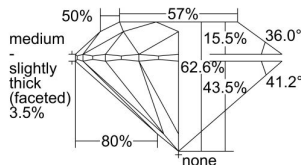

GIA®

FACSIMILE

GIA REPORT 2497345711

Verify this report at GIA.edu

GIA NATURAL DIAMOND DOSSIER®

May 14, 2024
GIA Report Number **2497345711**
Shape and Cutting Style ..... **Round Brilliant**
Measurements ..... **5.16 - 5.18 x 3.24 mm**

GRADING RESULTS

Carat Weight ..... **0.53 carat**
Color Grade ..... **G**
Clarity Grade **VS2**
Cut Grade ..... **Excellent**

ADDITIONAL GRADING INFORMATION

Polish ..... **Excellent**
Symmetry ..... **Excellent**
Fluorescence ..... **Faint**
Clarity Characteristics ..... **Crystal**
Inscription(s): **GIA 2497345711**

PROPORTIONS

Profile to actual proportions

GRADING SCALES

GIA COLOR SCALE	GIA CLARITY SCALE	GIA CUT SCALE	
D	FLAWLESS	EXCELLENT	
E	INTERNALLY FLAWLESS		
F		VVS₁	VERY GOOD
G	VVS₂		
H	VS₁	GOOD	
I	VS₂		
J	SI₁	FAIR	
K	SI₂		
L	I₁	POOR	
M	I₂		
N	I₃		
O			
P			
Q			
R			
S			
T			
U			
V			
W			
X			
Y			
Z