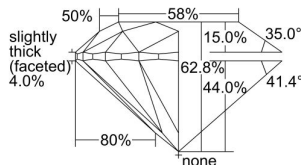

GIA®

FACSIMILE

GIA REPORT 2497350749

Verify this report at GIA.edu

GIA NATURAL DIAMOND DOSSIER®

May 16, 2024
GIA Report Number 2497350749
Shape and Cutting Style ..... Round Brilliant
Measurements ..... 4.78 - 4.81 x 3.01 mm

GRADING RESULTS

Carat Weight ..... 0.43 carat
Color Grade ..... E
Clarity Grade VVS1
Cut Grade ..... Excellent

ADDITIONAL GRADING INFORMATION

Polish ..... Excellent
Symmetry ..... Excellent
Fluorescence ..... Faint
Clarity Characteristics ..... Pinpoint
Inscription(s): GIA 2497350749

PROPORTIONS

Profile to actual proportions