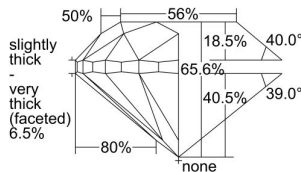

GIA®

FACSIMILE

GIA REPORT 2497351971

Verify this report at GIA.edu

GIA NATURAL DIAMOND DOSSIER®

May 13, 2024
GIA Report Number 2497351971
Shape and Cutting Style ..... Round Brilliant
Measurements ..... 4.07 - 4.11 x 2.68 mm

GRADING RESULTS

Carat Weight ..... 0.30 carat
Color Grade ..... H
Clarity Grade S11
Cut Grade ..... Good

ADDITIONAL GRADING INFORMATION

Polish ..... Excellent
Symmetry ..... Very Good
Fluorescence ..... Faint
Clarity Characteristics ..... Cloud, Crystal
Inscription(s): GIA 2497351971

PROPORTIONS

Profile to actual proportions

GRADING SCALES

GIA COLOR SCALE	GIA CLARITY SCALE	GIA CUT SCALE	
D	FLAWLESS	EXCELLENT	
E	INTERNALLY FLAWLESS		
F		VVS₁	VERY GOOD
G	VVS₂		
H	VS₁	GOOD	
I	VS₂		
J	S1₁	FAIR	
K	S1₂		
L	I₁	POOR	
M	I₂		
N	I₃		
O			
P			
Q			
R			
S			
T			
U			
V			
W			
X			
Y			
Z