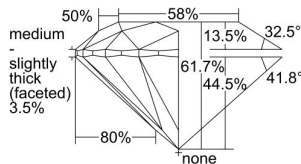

GIA®

FACSIMILE

GIA REPORT 2497352184

Verify this report at GIA.edu

GIA NATURAL DIAMOND DOSSIER®

May 13, 2024
GIA Report Number 2497352184
Shape and Cutting Style ..... Round Brilliant
Measurements ..... 4.30 - 4.33 x 2.66 mm

GRADING RESULTS

Carat Weight ..... 0.30 carat
Color Grade ..... F
Clarity Grade S11
Cut Grade ..... Excellent

ADDITIONAL GRADING INFORMATION

Polish ..... Excellent
Symmetry ..... Excellent
Fluorescence ..... None
Clarity Characteristics ..... Cloud, Feather, Crystal
Inscription(s): GIA 2497352184

PROPORTIONS

Profile to actual proportions

GRADING SCALES

GIA COLOR SCALE	GIA CLARITY SCALE	GIA CUT SCALE
COLORESS	FLAWLESS	EXCELLENT
D	INTERNALLY FLAWLESS	
E	VVS₁	VERY GOOD
F		
G	VS₁	GOOD
H		
I	SI₁	FAIR
J		
K	I₁	POOR
L		
M	I₂	
N	I₃	
O		
P		
Q		
R		
S		
T		
U		
V		
W		
X		
Y		
Z