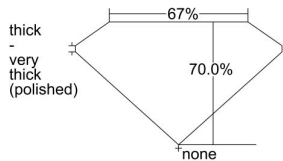

GIA®

FACSIMILE

GIA REPORT 2497356754

Verify this report at gia.edu

GIA NATURAL DIAMOND DOSSIER®

May 14, 2024
GIA Report Number 2497356754
Shape and Cutting Style ..... **Cut-Cornered Rectangular Modified Brilliant**
Measurements ..... 5.69 x 4.34 x 3.04 mm

GRADING RESULTS

Carat Weight ..... 0.71 carat
Color Grade I
Clarity Grade VVS2

ADDITIONAL GRADING INFORMATION

Polish ..... Excellent
Symmetry ..... Excellent
Fluorescence ..... None
Clarity Characteristics ..... Pinpoint
Inscription(s): GIA 2497356754

PROPORTIONS

Profile not to actual proportions

GRADING SCALES

GIA COLOR SCALE		GIA CLARITY SCALE			
COLORLESS	D	VERY VERY SLIGHTLY INCLUDED	FLAWLESS		
	E		INTERNALLY FLAWLESS		
	F	VERY SLIGHTLY INCLUDED	VVS₁		
	G		VVS₂		
	H		VS₁		
	NEAR COLORLESS	I	SLIGHTLY INCLUDED	VS₂	
		J		SI₁	
		FAINT	K	INCLUDED	SI₂
			L		I₁
			M		I₂
VERT LIGHT	N	LIGHT	I₃		
	O				
	P				
	Q				
	R				
	S				
	T