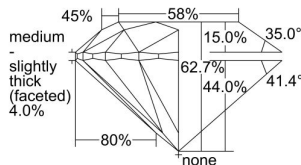

GIA®

FACSIMILE

GIA REPORT 2497360705

Verify this report at GIA.edu

GIA NATURAL DIAMOND DOSSIER®

May 16, 2024
GIA Report Number **2497360705**
Shape and Cutting Style ..... **Round Brilliant**
Measurements ..... **5.06 - 5.08 x 3.18 mm**

GRADING RESULTS

Carat Weight ..... **0.50 carat**
Color Grade ..... **F**
Clarity Grade **VS2**
Cut Grade ..... **Excellent**

ADDITIONAL GRADING INFORMATION

Polish ..... **Excellent**
Symmetry ..... **Excellent**
Fluorescence ..... **Faint**
Clarity Characteristics..... **Cloud, Crystal**
Inscription(s): **GIA 2497360705**

PROPORTIONS

Profile to actual proportions

GRADING SCALES

GIA COLOR SCALE	GIA CLARITY SCALE	GIA CUT SCALE	
D	FLAWLESS	EXCELLENT	
E	INTERNALLY FLAWLESS		
F		VVS₁	VERY GOOD
G	VVS₂		
H	VS₁	GOOD	
I	VS₂		
J	SI₁	FAIR	
K	SI₂		
L	I₁	POOR	
M	I₂		
N	I₃		
O			
P			
Q			
R			
S			
T			
U			
V			
W			
X			
Y			
Z