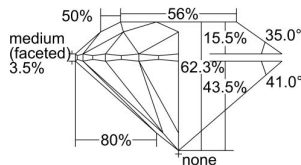

GIA®

FACSIMILE

GIA REPORT 2497363872

Verify this report at GIA.edu

GIA NATURAL DIAMOND DOSSIER®

May 22, 2024
GIA Report Number **2497363872**
Shape and Cutting Style ..... **Round Brilliant**
Measurements ..... **5.68 - 5.72 x 3.55 mm**

GRADING RESULTS

Carat Weight ..... **0.70 carat**
Color Grade ..... **J**
Clarity Grade **S11**
Cut Grade ..... **Excellent**

ADDITIONAL GRADING INFORMATION

Polish ..... **Very Good**
Symmetry ..... **Excellent**
Fluorescence ..... **None**
Clarity Characteristics ..... **Feather**
Inscription(s): **GIA 2497363872**

PROPORTIONS

Profile to actual proportions

GRADING SCALES

GIA COLOR SCALE	GIA CLARITY SCALE	GIA CUT SCALE	
D	FLAWLESS	EXCELLENT	
E	INTERNALLY FLAWLESS		
F		VVS₁	VERY GOOD
G	VVS₂		
H	VS₁	GOOD	
I	VS₂		
J	S1₁	FAIR	
K	S1₂		
L	I₁	POOR	
M	I₂		
N	I₃		
O			
P			
Q			
R			
S			
T			
U			
V			
W			
X			
Y			
Z