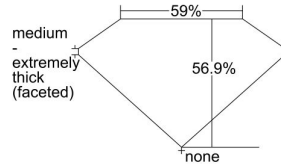

GIA®

FACSIMILE

GIA REPORT 2497366280

Verify this report at GIA.edu

GIA NATURAL DIAMOND DOSSIER®

May 21, 2024
GIA Report Number **2497366280**
Shape and Cutting Style ..... **Heart Brilliant**
Measurements ..... **5.32 x 6.28 x 3.58 mm**

GRADING RESULTS

Carat Weight ..... **0.70 carat**
Color Grade ..... **D**
Clarity Grade **VVS1**

ADDITIONAL GRADING INFORMATION

Polish ..... **Excellent**
Symmetry ..... **Very Good**
Fluorescence ..... **None**
Clarity Characteristics ..... **Feather**
Inscription(s): **GIA 2497366280**

PROPORTIONS

Profile not to actual proportions

GRADING SCALES

GIA COLOR SCALE		GIA CLARITY SCALE			
COLORLESS	D	VERY VERY SLIGHTLY INCLUDED	FLAWLESS		
	E		INTERNALLY FLAWLESS		
	F	VERY SLIGHTLY INCLUDED	VVS₁		
	G		VVS₂		
	H		VS₁		
	NEAR COLORLESS	I	SLIGHTLY INCLUDED	VS₂	
		J		SI₁	
		FAINT	K	INCLUDED	SI₂
			L		I₁
			M		I₂
VERT LIGHT			N	INCLUDED	I₃
			O		
			P		
	Q				
LIGHT	R				
	S				
	T				
	U				
	V				
	Z