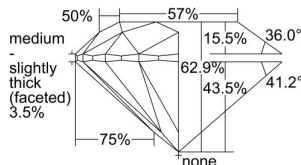

GIA®

FACSIMILE

GIA REPORT 2497369684

Verify this report at GIA.edu

GIA NATURAL DIAMOND DOSSIER®

May 15, 2024
GIA Report Number **2497369684**
Shape and Cutting Style ..... **Round Brilliant**
Measurements ..... **4.68 - 4.70 x 2.95 mm**

GRADING RESULTS

Carat Weight ..... **0.40 carat**
Color Grade ..... **E**
Clarity Grade **VS1**
Cut Grade ..... **Excellent**

ADDITIONAL GRADING INFORMATION

Polish ..... **Excellent**
Symmetry ..... **Excellent**
Fluorescence ..... **None**
Clarity Characteristics..... **Crystal, Pinpoint**
Inscription(s): **GIA 2497369684**

PROPORTIONS

Profile to actual proportions

GRADING SCALES

GIA COLOR SCALE	GIA CLARITY SCALE	GIA CUT SCALE	
D	FLAWLESS	EXCELLENT	
E	INTERNALLY FLAWLESS		
F		VVS₁	VERY GOOD
G	VVS₂		
H	VS₁	GOOD	
I	VS₂		
J	SI₁	FAIR	
K	SI₂		
L	I₁	POOR	
M	I₂		
N	I₃		
O			
P			
Q			
R			
S			
T			
U			
V			
W			
X			
Y			
Z